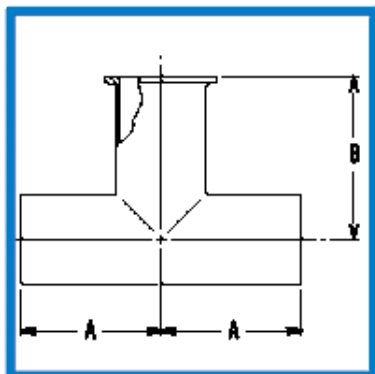

Non ASME BPE Products

a  stainless **technologies** company

Equal Outlet Tee W/W/C

Size (ins)	Part Code	A (mm)	B (mm)
0.25	E0T02WWC	44.5	57.2
0.375	E0T04WWC	44.5	57.2
0.50	E0T05WWC	47.6	60.3
0.75	E0T07WWC	50.8	63.5
1.00	E0T10WWC	54.0	66.7
1.50	E0T15WWC	60.3	73.0
2.00	E0T20WWC	73.0	85.7
2.50	E0T25WWC	79.4	92.1
3.00	E0T30WWC	85.7	98.4
4.00	E0T40WWC	104.8	120.7
6.00	E0T60WWC	142.9	181.0